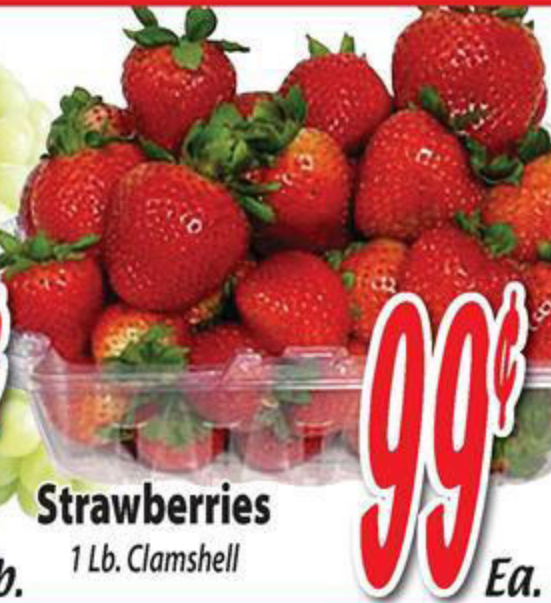

3.49
Lb.

Fresh Lean
Ground Beef
Less Than 22% Fat

3.49
Lb.

All-Natural, USDA Grain Fed Beef for Superior Flavor & Tenderness. Cattle Sourced, Fed & Humanely Processed Exclusively by Harris Ranch. For more information on our Unique Natural™ Beef Production System Visit: www.harrisranchbeef.com Excludes Items Cooked in Store. A BETTER BRAND OF BEEF

Sweet
Seedless
Watermelon

18¢
Lb.

Green
Seedless
Grapes

99¢
Lb.

Strawberries
1 Lb. Clamshell

99¢
Ea.

C&H
Pure Cane
Sugar
4 Lb.

1.99